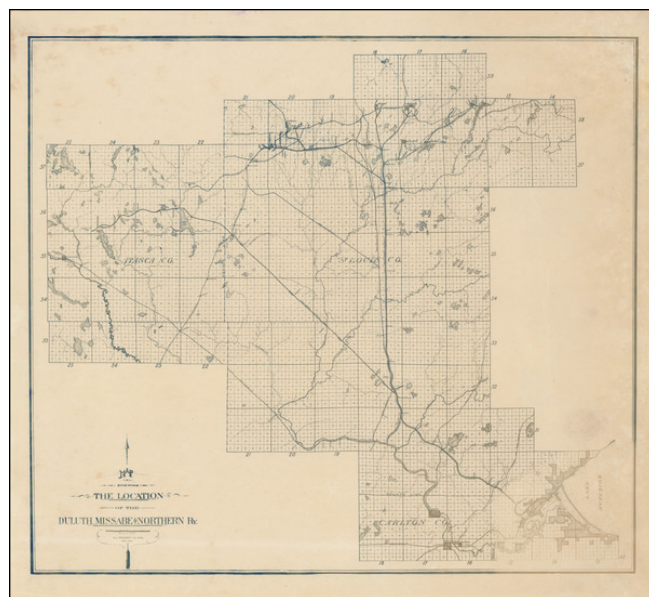

**Barry Lawrence Ruderman
Antique Maps Inc.**

7407 La Jolla Boulevard
La Jolla, CA 92037

www.raremaps.com

(858) 551-8500
blr@raremaps.com

**(Duluth, Minnesota) Map Showing the Location of the Duluth, Missabe, and Northern
Ry. . . . 1907**

Stock#: 94035
Map Maker: Dresser
Date: 1907
Place: n.p.
Color: Uncolored
Condition: VG
Size: 22 x 19.75 inches
Price: \$ 750.00

Description:

Detailed map of the area north and northwest of Duluth, Minnesota and Superior, Wisconsin, showing the course of the Duluth, Missabe, and Northern Railway.

The map shows a large part of the southern half of St. Louis County and part of Itasca County, with the railroad lines extending to Biwaeik, Virginia, Mt. Iron, Hibbing and the area around Bovey and Coleraine in the Messabi Range.

To the south, a line of the Great Northern Railway extends to Grand Rapids on the Mississippi River.

Rarity

The map is unrecorded.

Detailed Condition: