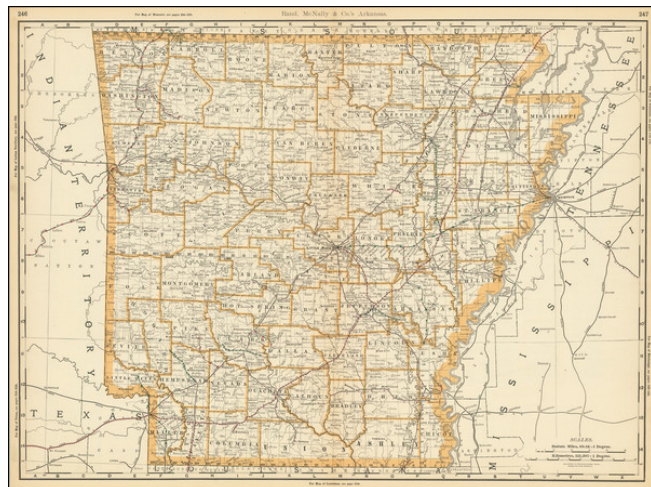

Barry Lawrence Ruderman Antique Maps Inc.

7407 La Jolla Boulevard
La Jolla, CA 92037

www.raremaps.com

(858) 551-8500
blr@raremaps.com

Rand, McNally & Co.'s Arkansas

Stock#: 93866
Map Maker: Rand McNally & Company
Date: 1893
Place: Chicago
Color: Color
Condition: VG+
Size: 26 x 19.5 inches
Price: \$ 125.00

Description:

Rand McNally map of Arkansas, showing cities, counties, railroads, lakes, and rivers. The St. Louis, Iron Mountain, & Southern and Southwestern Railroads, both acquisitions of robber baron Jay Gould, cut diagonally across the state. Paragould, the county seat of Greene County, was named for him.