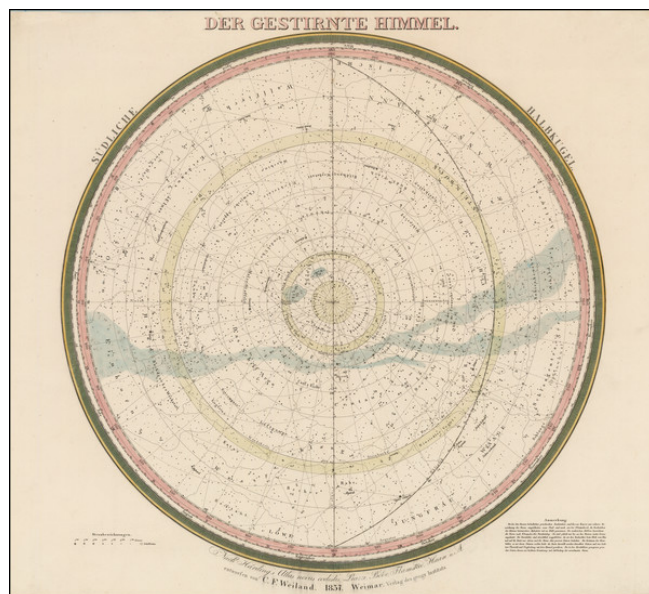

## (Southern Celestial Hemispheres) Der Gestirnte Himmel Nach Harding's Atlas novus coelestis, Piazzini, Bode, Flamsteed, Haan u. A. entworfen von C.F. Weiland. und nach Argelander's Neuer Uranometrie vollständig berichtigt . . . 1850

### Description:

Magnificent celestial map, crafted by C.F. Weiland and diligently revised according to Friedrich Wilhelm August Argelander's "Neuer Uranometrie."

The map is a comprehensive representation of the starry sky as understood in the mid-19th century. The title pays homage to the profound contributions of earlier astronomers including Johann Elert Bode, John Flamsteed, and others, suggesting the deep historical and scientific foundation on which this map rests.

The map presents an expansive view of the cosmos, featuring a rich tapestry of constellations, stars, and other celestial bodies. Constellations are meticulously rendered, depicted as mythological figures and animals according to classical tradition. Each star is positioned with striking accuracy, their brightness indicated through varying sizes and intensities of the symbols used.

The map is also notable for its use of a coordinate grid, a testament to the scientific rigor of the period. This grid, subtly incorporated into the design, allows for precise location of celestial bodies and demonstrates the map's function as both a work of art and a practical tool for astronomers.