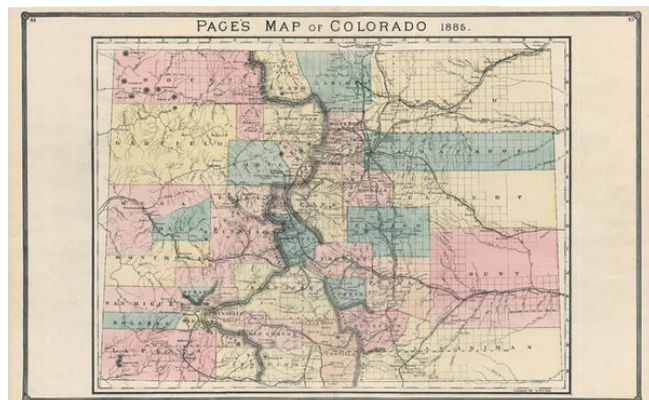

Barry Lawrence Ruderman Antique Maps Inc.

7407 La Jolla Boulevard
La Jolla, CA 92037

www.raremaps.com

(858) 551-8500
blr@raremaps.com

Page's Map of Colorado 1885

Stock#: 9369
Map Maker: Page
Date: 1885
Place: Chicago
Color: Hand Colored
Condition: VG
Size: 26 x 17 inches
Price: SOLD

Description:

Very early edition of this scarce map of Colorado, handcolored by county. Page's map is almost certainly the largest handcolored map of Colorado to appear in an atlas. The map shows the extent of the Township surveys and includes towns, mountains, rivers, forts, mines, roads, railroads etc.