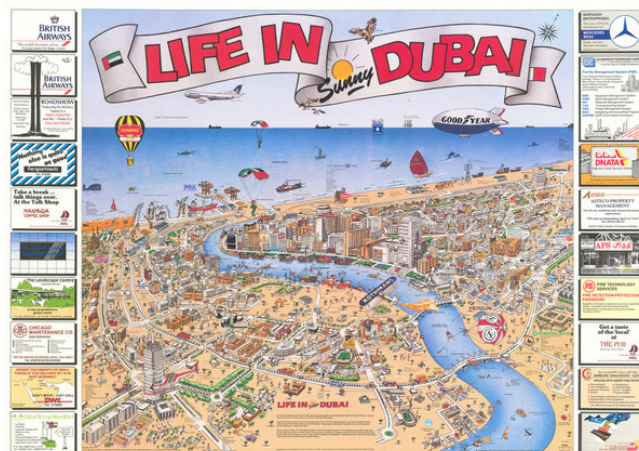

Barry Lawrence Ruderman Antique Maps Inc.

7407 La Jolla Boulevard
La Jolla, CA 92037

www.raremaps.com

(858) 551-8500
blr@raremaps.com

Life in Sunny Dubai

Stock#: 93627
Map Maker: North
Date: 1985 circa
Place: Dubai
Color: Color
Condition: VG
Size: 37 x 26 inches (including side ads)
Price: \$ 2,400.00

A remarkable early pre-luxury travel look at Dubai, offering both a sometimes whimsical look at its tourist based appeal and a more serious look at its extensive infrastructure as a growing modern city. The image is filled with advertising and promotional details, ranging from large hotels, Mobil Oil, Dunhill Tobacco, Goodyear and British Airways, to mom and pop salons and hardware stores.

If you love Dubai, this image will offer endless entertainment.

The creation of the map coincides with Sheikh Mohammed's establishment of the JAFZA (Jebel Ali Free

**Barry Lawrence Ruderman
Antique Maps Inc.**

A distinctively different marketing approach for promoting Dubai -- standing in stark contrast to its modern luxury destination image.

Rarity

We were unable to find any other examples of this map.

Detailed Condition: