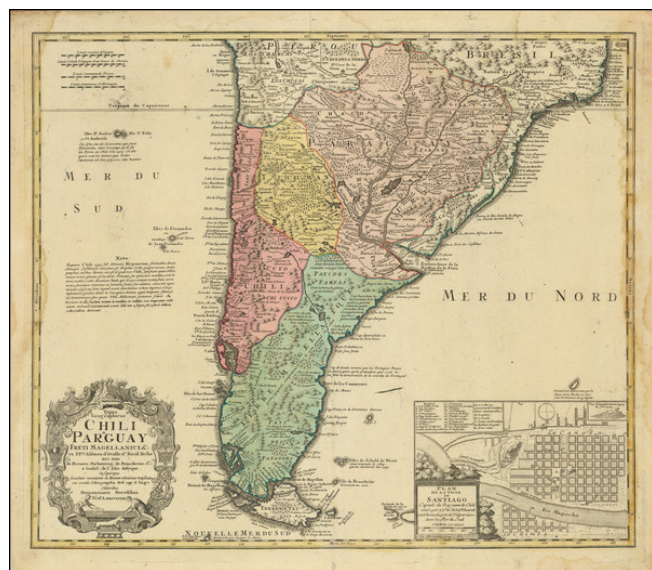

Barry Lawrence Ruderman Antique Maps Inc.

7407 La Jolla Boulevard
La Jolla, CA 92037

www.raremaps.com

(858) 551-8500
blr@raremaps.com

Typus Geographicus Chili, Paraguay Freti Magellanici &c. . . MDCCXXXIII (with large plan of Santiago)

Stock#: 93167
Map Maker: Homann Heirs
Date: 1733 circa
Place: Nuremberg
Color: Hand Colored
Condition: VG
Size: 22.5 x 19 inches
Price: \$ 395.00

Description:

Detailed attractive map of the southern portion of South America, including a large plan of the City of Santiago in Chile, from an early Homann Heirs atlas.

The map is extensively annotated and is illustrative of the fabulous detail and strong engraving quality of early 18th Century German cartographic publishers.

A rich decorative cartouche completes the map.