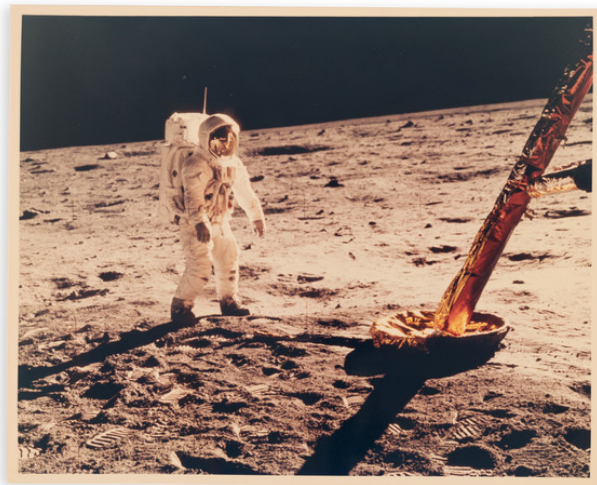

## (Apollo 11) Buzz Aldrin on the Lunar Surface

**Stock#:** 93044

**Map Maker:** NASA

**Date:** 1969 July 20

**Place:** Washington, D.C.

**Color:** Color

**Condition:** VG+

**Size:** 10 x 8 inches

### Description:

This iconic photograph features astronaut Edwin F. "Buzz" Aldrin Jr., the lunar module pilot, walking on the moon's surface during the historic Apollo 11 extravehicular activity. Captured by astronaut Neil A. Armstrong, the mission commander, using a 70mm lunar surface camera, the image vividly showcases the Lunar Module's leg in the background and the astronauts' distinct footprints in the foreground. The photograph is a testament to humanity's remarkable achievement of setting foot on the moon and stands as a symbol of human exploration and innovation.

With the purple ink NASA press release statement on the verso:

*Astronaut Edwin F. ["Buzz"] Aldrin Jr., lunar module pilot, walks on the Moon near a leg of the Lunar Module during Apollo 11 extravehicular activity. Astronaut Neil A. Armstrong, Apollo 11 commander, took this photograph with a 70mm lunar surface camera. The astronauts footprints are clearly visible in the foreground.*