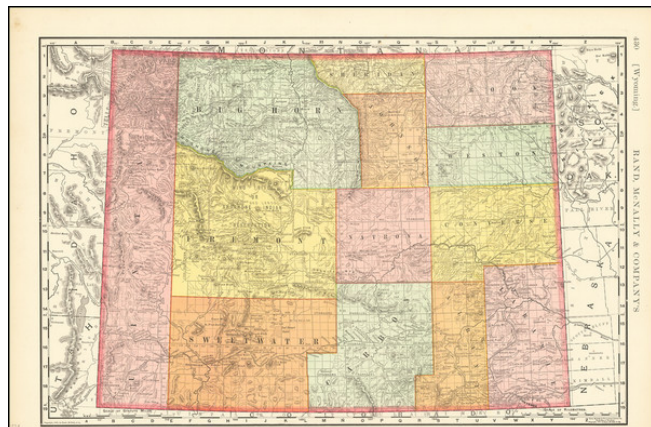

Barry Lawrence Ruderman Antique Maps Inc.

7407 La Jolla Boulevard
La Jolla, CA 92037

www.raremaps.com

(858) 551-8500
blr@raremaps.com

Rand McNally & Co.'s Indexed Atlas of the World Map of Wyoming

Stock#: 92953
Map Maker: Rand McNally & Company
Date: 1898
Place: Chicago
Color: Color
Condition: VG+
Size: 19.5 x 12.5 inches
Price: \$ 145.00

Description:

Highly detailed map of Wyoming Territory showing towns, rivers, railroads, mountains, lakes, etc.

A fine early map of Wyoming Territory.

Detailed Condition: