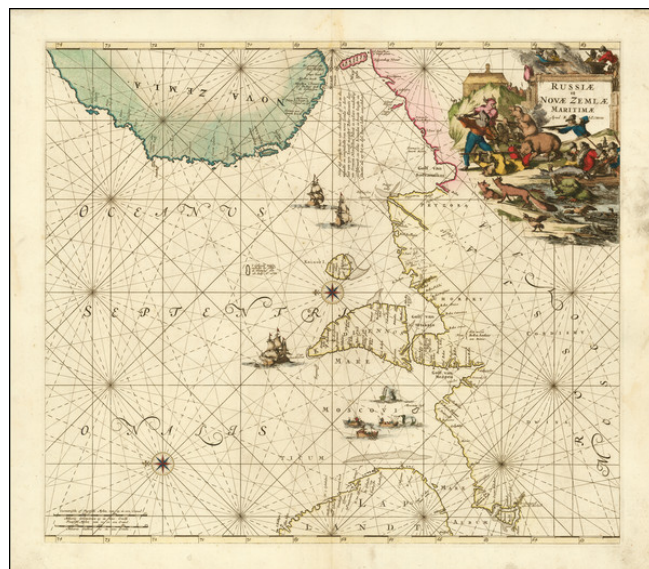

## Russiae et Novae Zemlae Maritimae [Maritime Russia and Novaya Zemlya.]

**Stock#:** 92722  
**Map Maker:** Ottens  
**Date:** 1745  
**Place:** Amsterdam  
**Color:** Hand Colored  
**Condition:** VG+  
**Size:** 22 x 19.5 inches  
**Price:** \$ 975.00

### Description:

A scarce, beautifully engraved chart of the Russian Arctic published in Amsterdam in 1745 by Reiner & Joshua Ottens. This map is oriented with east at the top and focuses on Russia's Arctic coast, spanning from Lapland to Nova Zembla, also known as Novaya Zemlya.

One of the most striking features of the chart is the dramatic cartouche in the upper right corner. It showcases an intense scene involving polar bears, walrus, and foxes engaging in combat with Arctic explorers. This vivid illustration captures the imagination and gives a sense of the challenges that people faced in this harsh region.