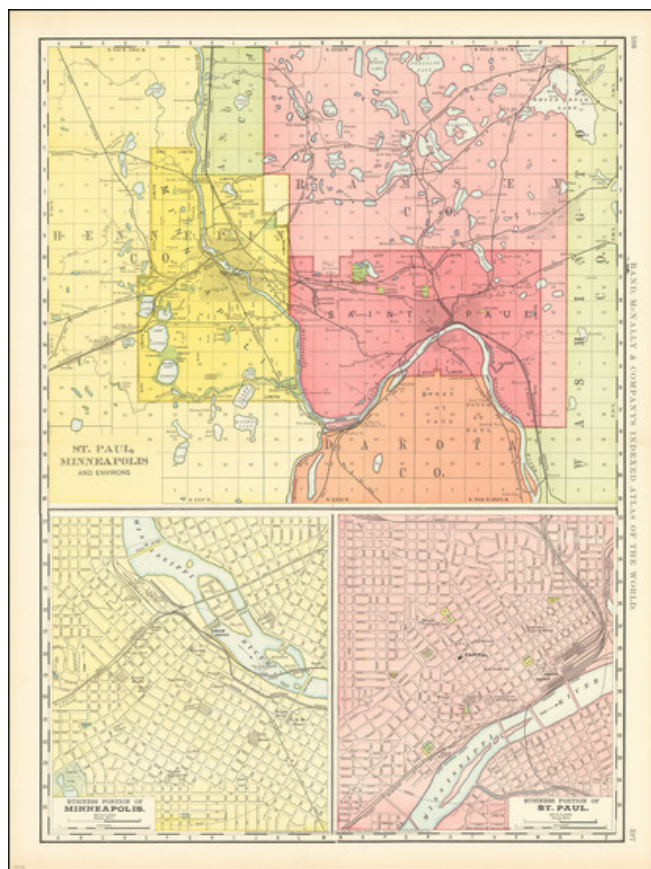

## St. Paul, Minneapolis and Environs (with insets of the Business Districts of St. Paul and Minneapolis)

**Stock#:** 92595  
**Map Maker:** Rand McNally & Company  
**Date:** 1898  
**Place:** Chicago  
**Color:** Color  
**Condition:** VG+  
**Size:** 19.5 x 26.5 inches  
**Price:** \$ 125.00

### Description:

Detailed map of the area around the Twin Cities, with insets of the Business Districts.