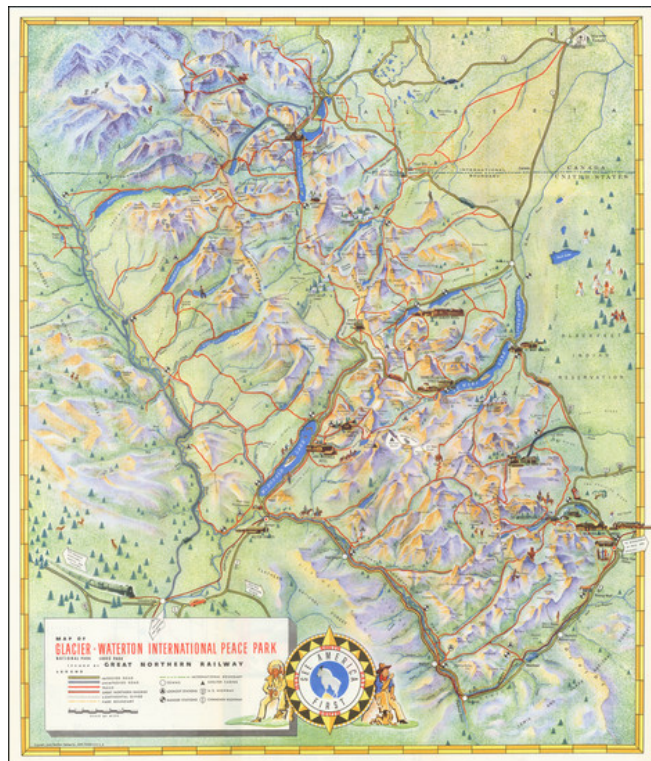

Stock#: 92593
Map Maker: Great Northern Railway Co.
Date: 1939
Place: St. Paul, MN
Color: Color
Condition: VG+
Size: 29 x 32 inches
Price: SOLD

Description:

Fine early pictorial map promoting the Great Northern Railway.