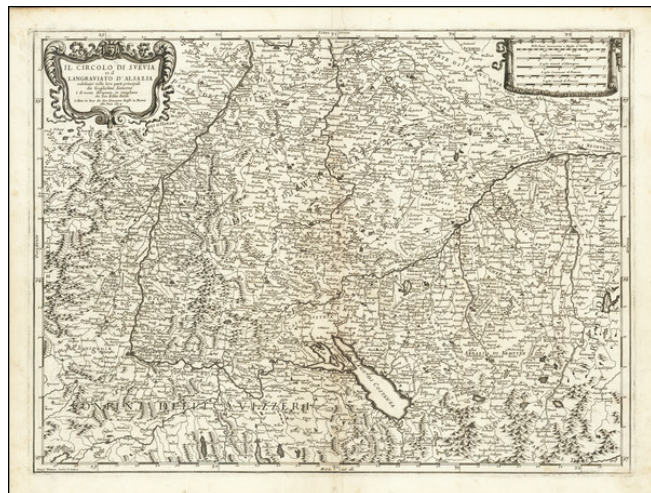

## Il Circulo di Suevia et il Langraviato d'Alsazia . . . 1678

**Stock#:** 92533  
**Map Maker:** Rossi  
**Date:** 1678  
**Place:** Rome  
**Color:** Uncolored  
**Condition:** VG  
**Size:** 22 x 16.5 inches  
**Price:** \$ 275.00

### Description:

Detailed map of the Southwestern Germany, Alsatia and northern Switzerland, published in Rome

The map covers the Alpine sources of the Upper Rhine Valley, Upper Neckar River Valley, Lech River and Upper Danube River, as they flow north and/or east from their sources, which seem to center around Lake Constance.

Major cities in include Stuttgart, Heidelberg, Munster, Ulm, Augsburg, Colmar, Freiburg, and Basel.