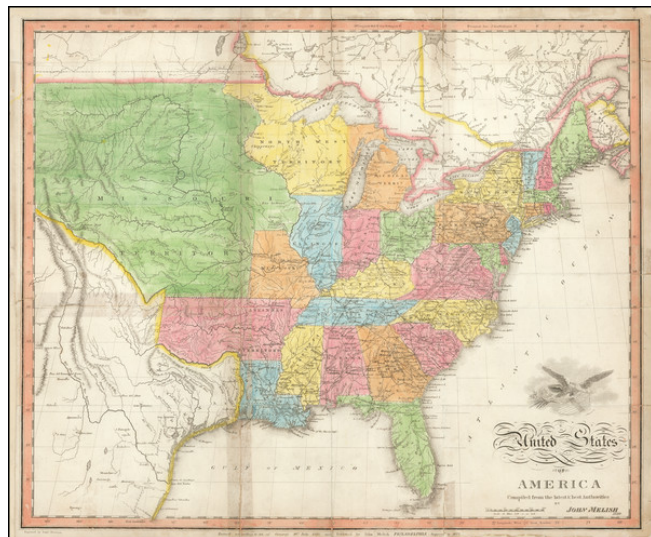

Stock#: 92462
Map Maker: Melish

Date: 1822
Place: Philadelphia
Color: Hand Colored
Condition: Good
Size: 19.5 x 16 inches

Price: \$ 1,100.00

Description:

This 1822 edition of John Melish's influential map of the United States offers a detailed and historically significant representation of the nation's early territorial expansion, informed by the latest explorations and discoveries of the time.

John Melish's map, first issued in 1812 and regularly updated over the next decade, reflects the evolving knowledge of the United States' territories as well as the ambitions that shaped the country's westward expansion. This 1822 edition incorporates information from prominent explorers and scholars, including Lewis and Clark, Zebulon Pike, and Alexander von Humboldt. The map's extent westward reveals the developing territories of the northwest, Missouri, Arkansas, and the Mexican province, which includes Texas.

Melish's map holds a particular significance in American cartography as it visually embodies the concept of Manifest Destiny. As one of the foremost mapmakers of the 1810s and 1820s, Melish played a crucial role in shaping the understanding and representation of the United States during a period of rapid growth and territorial acquisition. His 1816 large format map of the US is widely regarded as the most important American map of the 19th century.

The 1822 edition of the map, published in Philadelphia, carries the distinction of being officially entered according to the Act of Congress on July 10, 1818. This work not only offers a valuable historical snapshot of the United States during its formative years, but also stands as a testament to the vision and craftsmanship of a key figure in American cartography, John Melish.