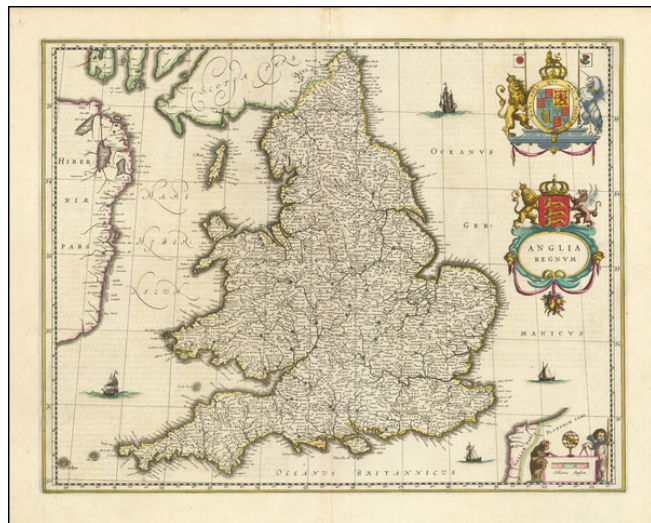

## Anglia Regnum

**Stock#:** 92284  
**Map Maker:** Blaeu  
**Date:** 1640 circa  
**Place:** Amsterdam  
**Color:** Hand Colored  
**Condition:** VG+  
**Size:** 19.5 x 15 inches  
**Price:** \$ 575.00

#### *Blaeu's Map of England*

Nice example of Willem Janszoon Blaeu's double-page engraved map of England.

Includes two Coats of Arms in the upper right corner.