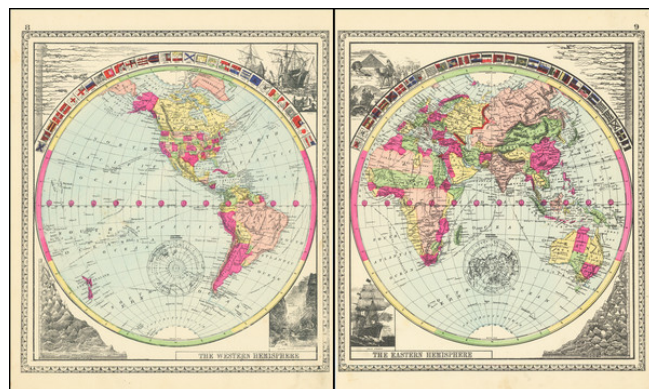

## The Western Hemisphere (and) The Eastern Hemisphere

**Stock#:** 92097  
**Map Maker:** Tunison  
**Date:** 1887  
**Place:** Jacksonville IL  
**Color:** Color  
**Condition:** VG+  
**Size:** 11 x 12 inches (each)  
**Price:** \$ 175.00

### Description:

Decorative pair of maps of the hemispheres, embellished with sailing scenes, flags and charts of the mountains and rivers.