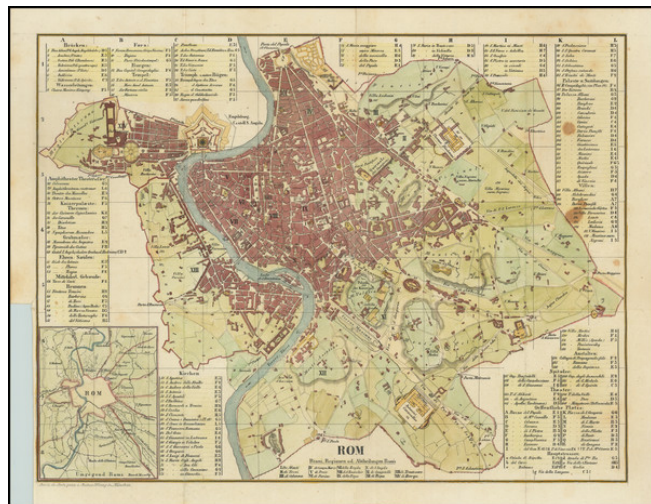

**Barry Lawrence Ruderman
Antique Maps Inc.**

7407 La Jolla Boulevard
La Jolla, CA 92037

www.raremaps.com

(858) 551-8500
blr@raremaps.com

[Rome] Rom. Rioni, Regionem od. Abtheilungen Rom's

Stock#: 91898
Map Maker: Wennig
Date: 1846
Place: Munich
Color: Hand Colored
Condition: VG+
Size: 13 x 10 inches
Price: \$ 145.00

Description:

Scarce plan of Rome, engraved in Munich.

The map appeared in *Handbuch für Reisende in Italien* by Ernst Förster.

Detailed Condition: