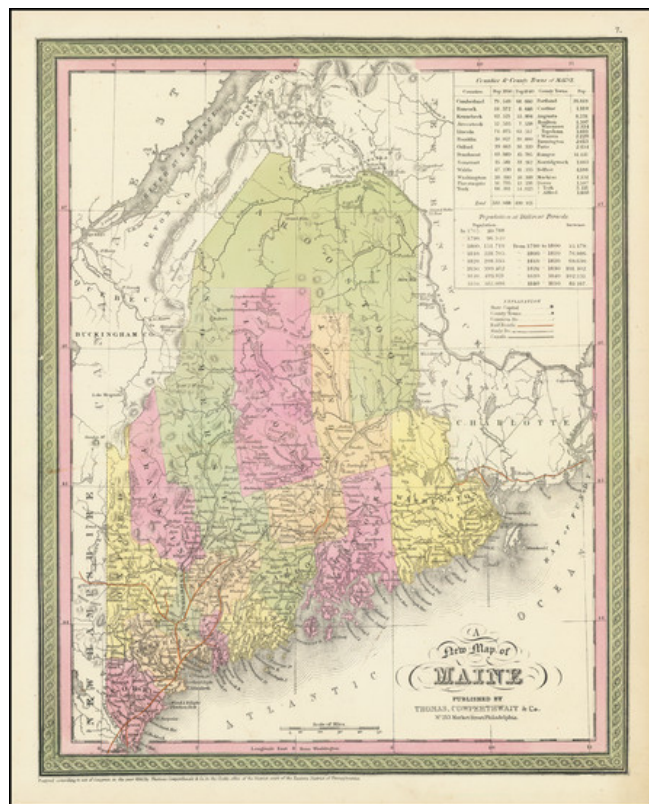

**Barry Lawrence Ruderman
Antique Maps Inc.**

7407 La Jolla Boulevard
La Jolla, CA 92037

www.raremaps.com

(858) 551-8500
blr@raremaps.com

A New Map Of Maine

Stock#: 91703
Map Maker: Thomas, Cowperthwait & Co.
Date: 1850 circa
Place: Philadelphia
Color: Hand Colored
Condition: VG+
Size: 12 x 15 inches
Price: \$ 175.00

Description:

Detailed and interesting map of Maine, published by Thomas Cowerthwaite & Company in Philadelphia.

The ma is hand colored by counties and showing towns, rivers, mountains, lakes, railroads, etc.

Tables at the top include county/population index and index of state populations by decade.

Detailed Condition: