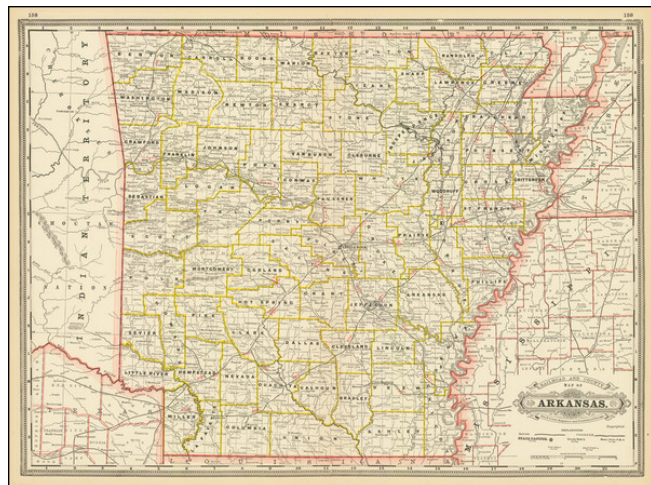

Barry Lawrence Ruderman Antique Maps Inc.

7407 La Jolla Boulevard
La Jolla, CA 92037

www.raremaps.com

(858) 551-8500
blr@raremaps.com

Railroad and County Map of Arkansas

Stock#: 91702
Map Maker: Cram
Date: 1886
Place: Chicago
Color: Color
Condition: VG+
Size: 22.5 x 16.5 inches
Price: SOLD

Description:

Highly detailed antique railroad map of Arkansas, from a rare early edition of Cram's *Standard American Railway Atlas*.

The map shows counties, railroads, railway stations, township surveys, mountains, rivers, lakes, and a host of other early details. It also shows county seats, Money Order Post Offices, and other commerce details.

The map includes the characteristic decorative title seen on these 1880s Cram railroad maps. This was the best large format commercial atlas map of Arkansas from the period.

Detailed Condition: