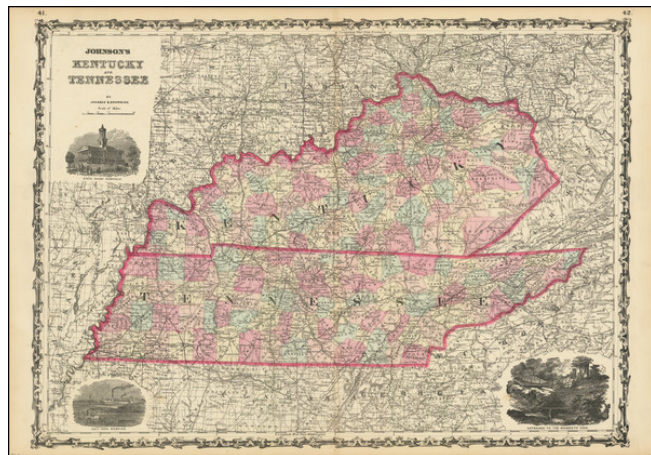

Barry Lawrence Ruderman Antique Maps Inc.

7407 La Jolla Boulevard
La Jolla, CA 92037

www.raremaps.com

(858) 551-8500
blr@raremaps.com

Johnson's Kentucky and Tennessee

Stock#: 91479
Map Maker: Johnson & Browning
Date: 1862
Place: New York
Color: Hand Colored
Condition: VG
Size: 24 x 17.5 inches
Price: \$ 175.00

Description:

Wonderful decorative map of Kentucky & Tennessee, published by Johnson & Browning.

The map is colored by counties and shows the State House in Nashville and the Navy Yard in Memphis.

Shows towns, roads, railroads, rivers, stores, and a host of other details.