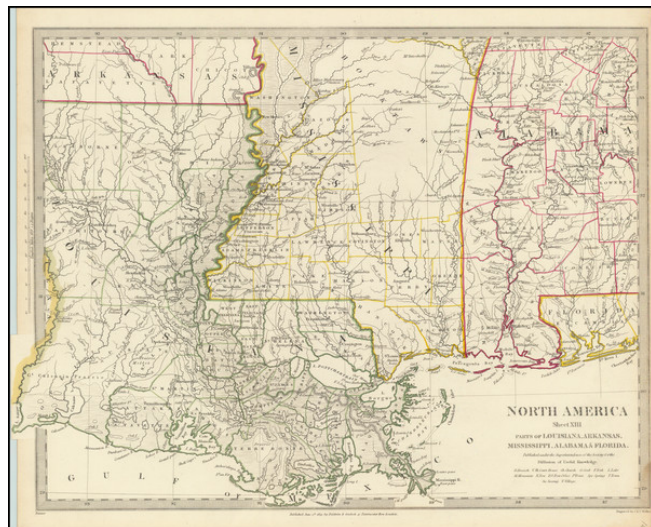

Barry Lawrence Ruderman Antique Maps Inc.

7407 La Jolla Boulevard
La Jolla, CA 92037

www.raremaps.com

(858) 551-8500
blr@raremaps.com

North America Sheet XIII Parts of Louisiana, Arkansas, Mississippi, Alabama & Florida

Stock#: 91342
Map Maker: SDUK
Date: 1833
Place: London
Color: Outline Color
Condition: VG+
Size: 16 x 12 inches
Price: \$ 175.00

Description:

Antique map Louisiana and southern Mississippi and Alabama, published for the Society for the Diffusion of Useful Knowledge.

Detailed map of the region, showing counties, towns, rivers, roads, mountains, bridges, lakes, post offices, court houses, and a host of other information.

The Society for the Diffusion of Useful Knowledge was active from the 1830s through the 1870s and published some of the best regional maps of the era.