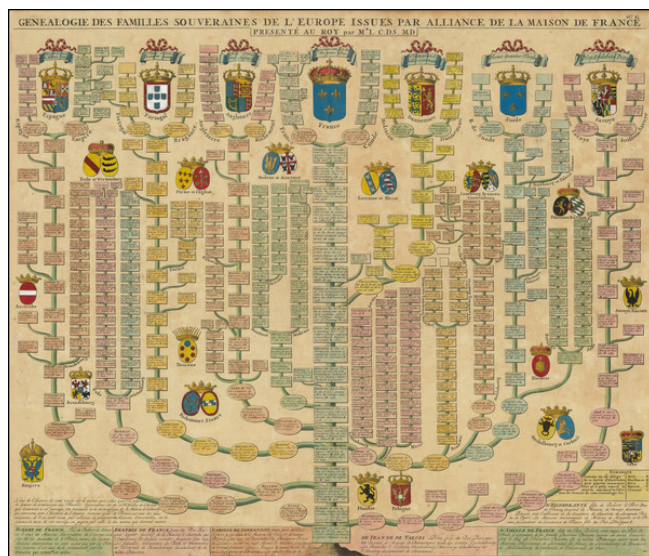

Stock#: 90635
Map Maker: Chatelain
Date: 1719
Place: Amsterdam
Color: Hand Colored
Condition: VG
Size: 25.5 x 21 inches
Price: \$ 345.00

Description:

Elaborate genealogical tree tracking the the relationships of many monarchs to the house of France.

A finely engraved chart from Chatelain's monumental 7 volume *Atlas Historique*, on of the most famous and prolific works fo the early 18th century.

Detailed Condition: