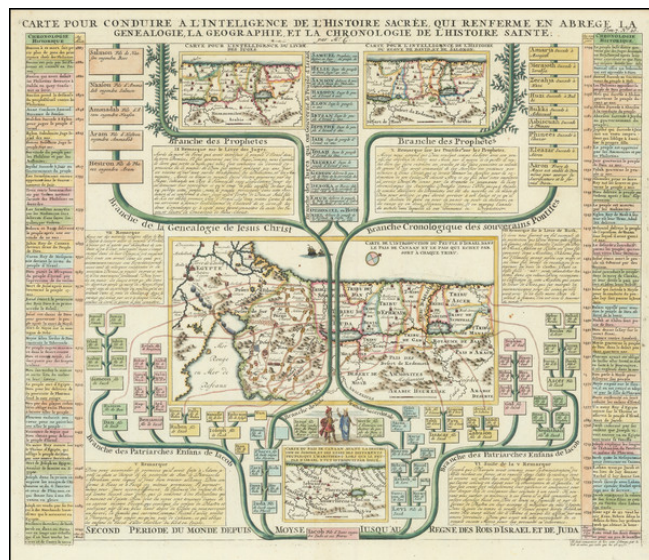

Barry Lawrence Ruderman Antique Maps Inc.

7407 La Jolla Boulevard
La Jolla, CA 92037

www.raremaps.com

(858) 551-8500
blr@raremaps.com

Carte Pour Conduire a L'Intelligence de L'Histoire Sacree

Stock#: 90604
Map Maker: Chatelain
Date: 1719
Place: Amsterdam
Color: Hand Colored
Condition: VG+
Size: 18.5 x 16 inches
Price: \$ 275.00

Description:

Series of maps of the Holy Land, along with genealogical trees for various figures in Biblical history, from Chatelain's *Monumental Atlas Historique et Methodique*.

The branches of the Genealogical tree includes branches for:

- Profits
- Popes
- Jesus Christ
- The Children of Jacob
- Moses
- Sons of Isaac

Detailed Condition: