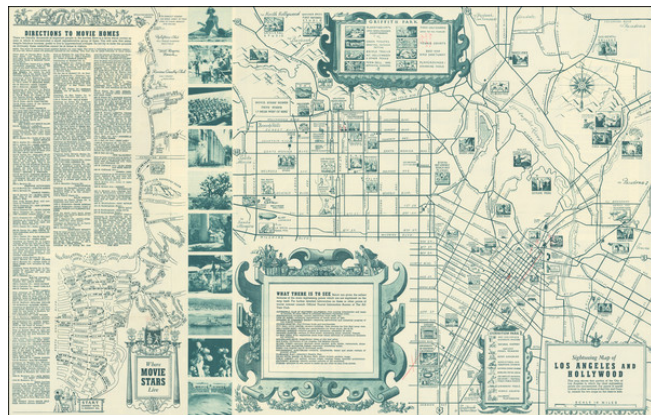

Barry Lawrence Ruderman Antique Maps Inc.

7407 La Jolla Boulevard
La Jolla, CA 92037

www.raremaps.com

(858) 551-8500
blr@raremaps.com

Sightseeing Map of Los Angeles and Hollywood / Where Movie Stars Live

Stock#: 90319
Map Maker: The All-Year Club of Southern California
Date: 1937
Place: Los Angeles
Color: Uncolored
Condition: VG
Size: 33.5 x 21.5 inches Whole Sheet
Price: \$ 375.00

Description:

Lively tourist map of Los Angeles and surrounding region, with a separate map showing the location of the homes of the stars a the far right.

Prominent locations are identified with small vignettes and include Malibu Beach Colony, Universal City, Fossil Pits, Griffith Park, Lincoln Park, Occidental College, San Gabriel Canyon, Arabian Horse Farm, Rose Bowl, and even the Huntington Library and Art Gallery.

On the verso are two maps, One "Sightseeing map of Los Angeles and Hollywood" is a close up map showing downtown L.A. with vignette images designating prominent locations. On the right is a map "Where the movie stars live" which gives a directory to the stars that live there.