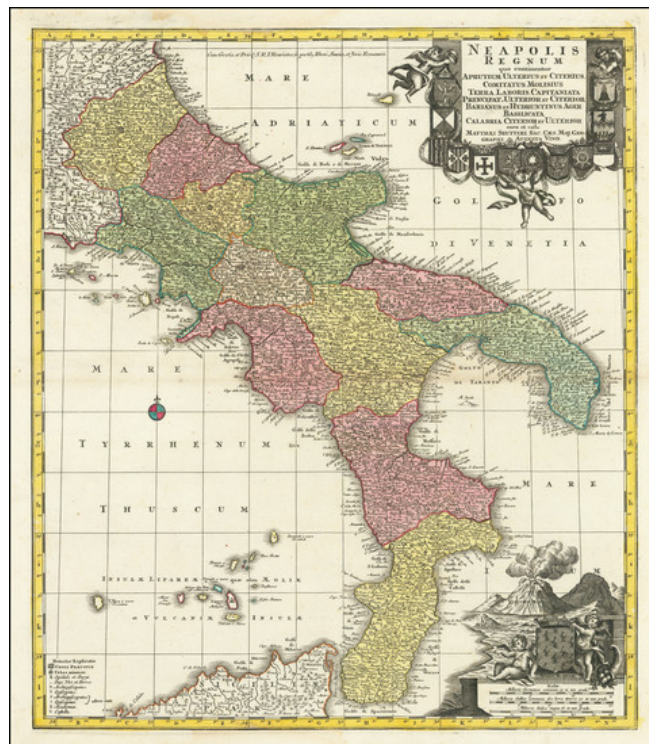

Barry Lawrence Ruderman Antique Maps Inc.

7407 La Jolla Boulevard
La Jolla, CA 92037

www.raremaps.com

(858) 551-8500
blr@raremaps.com

[Kingdom of Naples] Neapolis Regnum quo Aprutium Ulterius Et Citerius Comitatus Molisus Terra Laboris Capitaniata Principat. Ulterior et Citerior Barianus et Hydruntinus Ager Basilicata Calabria Citerior et Ulterior . . .

Stock#: 90171
Map Maker: Seutter
Date: 1740
Place: Augsburg
Color: Hand Colored
Condition: VG+
Size: 19.5 x 23 inches
Price: \$ 675.00

Description:

A Fine Dark Impression of Seutter's Map of the Kingdom of Naples

Finely engraved map of the Kingdom of Naples, published by Mattheus Seutter in Augsburg.

The region is depicted extending from Aprutium to Calabria and including part of Sicily.

Includes a decorative cartouche with 12 coats of arms of the various Kingdoms, a large coat of arms for the Insignia of Naples and vignette of Mt. Vesuvius.