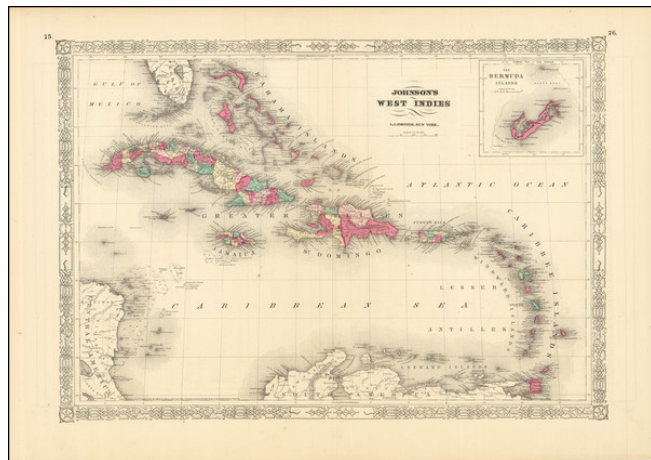

## Johnson's West Indies

**Stock#:** 90131  
**Map Maker:** Johnson  
**Date:** 1869  
**Place:** New-York  
**Color:** Hand Colored  
**Condition:** VG  
**Size:** 22 x 15 inches  
**Price:** \$ 175.00

### Description:

Detailed map of the islands of the Caribbean, South Florida, and Central America. The controlling colonial power is noted and included the Danish possessions at the time of St. Thomas, St. Johns, and St. Croix.

Large inset of Bermuda.