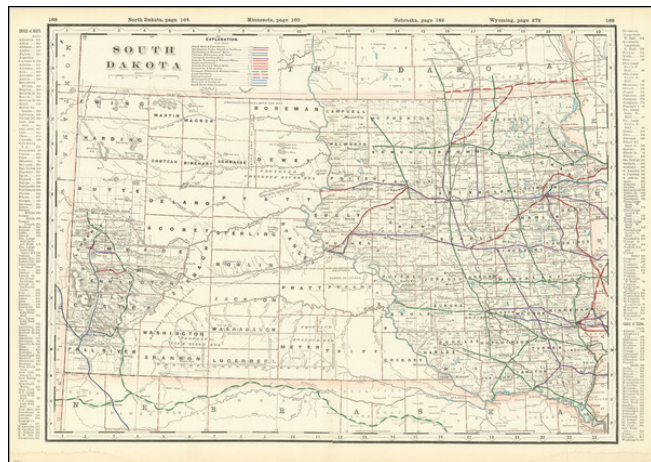

Barry Lawrence Ruderman Antique Maps Inc.

7407 La Jolla Boulevard
La Jolla, CA 92037

www.raremaps.com

(858) 551-8500
blr@raremaps.com

South Dakota

Stock#: 90042
Map Maker: Cram
Date: 1892
Place: Chicago
Color: Outline Color
Condition: VG+
Size: 24 x 16 inches
Price: \$ 145.00

Description:

A fabulously detailed railroad map of South Dakota from Cram's scarce *Standard American Railway Atlas*.

Detailed Condition: