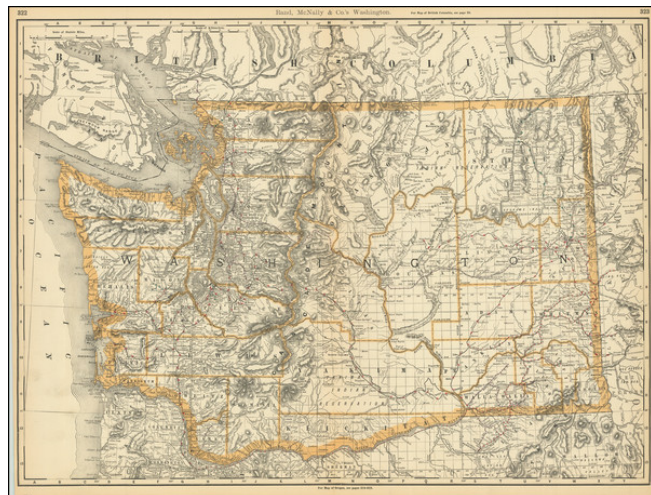

## Washington

**Stock#:** 89525  
**Map Maker:** Rand McNally & Company  
**Date:** 1893  
**Place:** Chicago  
**Color:** Color  
**Condition:** VG+  
**Size:** 27 x 19.5 inches  
**Price:** \$ 175.00

### Description:

Detailed map of Washington, published in Chicago.

The map includes a list of 19 railroads operating within the state, along with towns, roads, railroads, mountains, rivers.