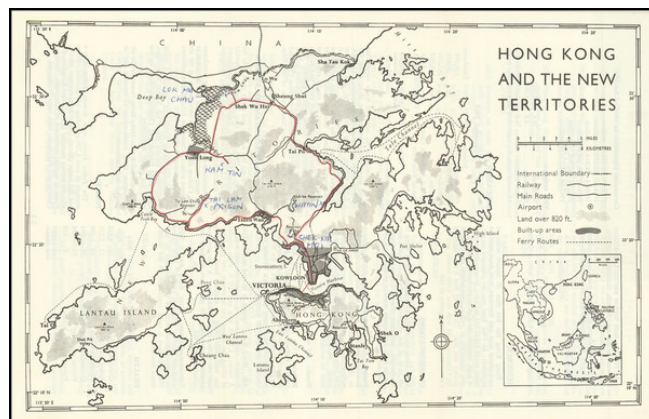

Barry Lawrence Ruderman Antique Maps Inc.

7407 La Jolla Boulevard
La Jolla, CA 92037

www.raremaps.com

(858) 551-8500
blr@raremaps.com

Hong Kong and the New Territories

Stock#: 89373
Map Maker: Hong Kong Government
Date: 1965
Place: Hong Kong
Color: Uncolored
Condition: VG
Size: 12 x 7.5 inches Map Only
Price: \$ 345.00

Description:

Detailed map of Hong Kong and the New Territories, printed on the verso of a Hong Kong Fact sheet printed by the Hong Kong Government Information Services, April, 1965.

The fact sheet gives a detailed fact sheet about the British Crown Colony of Hong Kong.

The map includes a number of entries in pen, including the location of the Tai Lam Prison. Also noted are Lok Ma Chau (the crossing point between Hong Kong and Mainland China), the Kam Tin residential area, Shek Kip Mei residential area and the Sha Tin residential neighborhood.