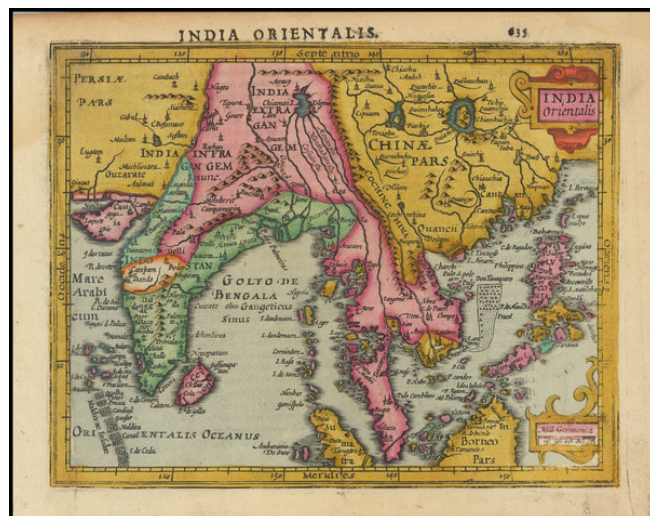

## India Orientalis

**Stock#:** 89234  
**Map Maker:** Mercator  
**Date:** 1607  
**Place:** Amsterdam  
**Color:** Hand Colored  
**Condition:** VG+  
**Size:** 7.25 x 5.5 inches  
**Price:** \$ 495.00

### Description:

Nice example of the Mercator-Hondius *Atlas Minor* map of Southeast Asia, the Philippines, and India.

The map extends from India to the coasts of southern China showing the Pearl River estuary, Canton, and Formosa (Taiwan). The map also includes all of the Malay peninsula and Indochina, northern Borneo, and the Philippines.