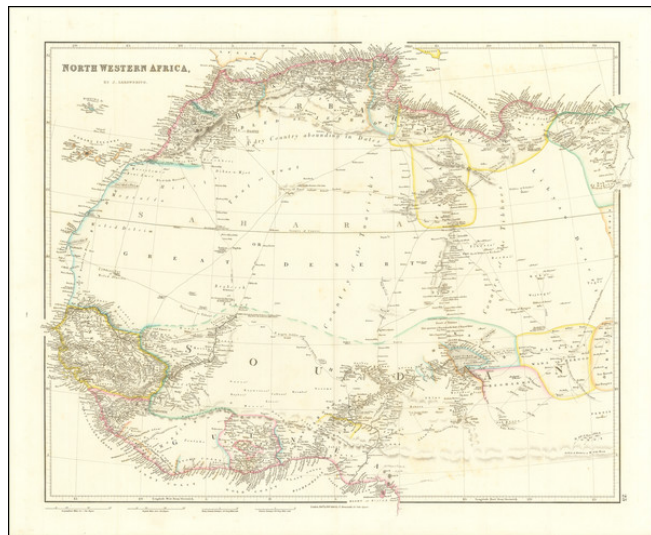

## North Western Africa

**Stock#:** 89019  
**Map Maker:** Arrowsmith  
**Date:** 1840  
**Place:** London  
**Color:** Hand Colored  
**Condition:**  
**Size:** 24.5 x 19.5 inches  
**Price:** \$ 175.00

### Description:

Detailed map of north and west Africa, published by John Arrowsmith in his *London Atlas*.

The map is dominated by the Sahara Desert, with a number of caravans roads radiating through Timbuctoo.

In the Sahara, the map is criss-crossed with early trading routes, oases, and the location of desert wells.