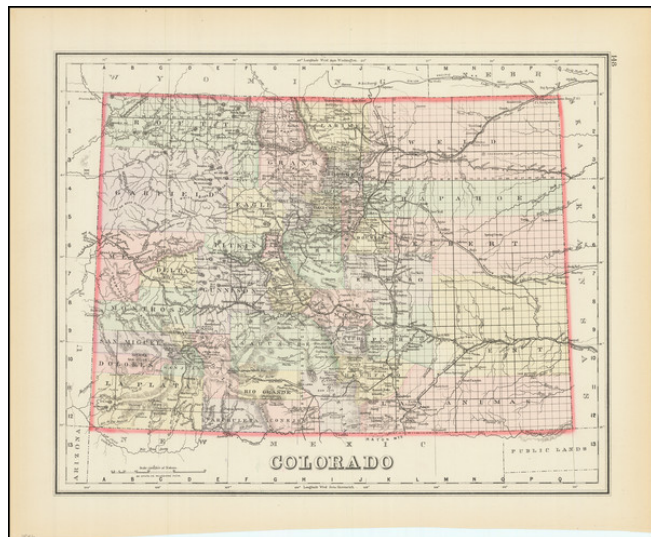

Barry Lawrence Ruderman Antique Maps Inc.

7407 La Jolla Boulevard
La Jolla, CA 92037

www.raremaps.com

(858) 551-8500
blr@raremaps.com

Colorado

Stock#: 89015
Map Maker: Gray
Date: 1886
Place: Philadelphia
Color: Hand Colored
Condition: VG+
Size: 15 x 12 inches
Price: \$ 345.00

Description:

Interesting early map of Colorado, colored by counties.

Shows towns, rivers, lakes, roads, mountains, and other details.

In Southwestern Colorado, the mining boom in San Juan, San Miguel and Ouray counties is now evident, with towns such as Telluride, Ophir, Red Mountain, Ironton and other small towns now shown.