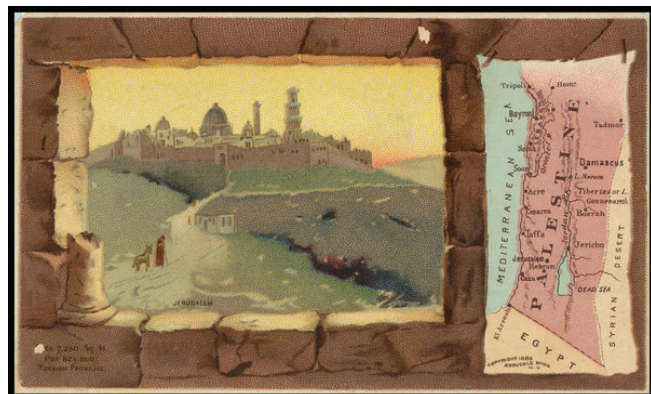

### Description:

Decorative and unusual miniature trading card map published by the Arbuckle coffee company in 1889.

The card shows the Holy City of Jerusalem set against a rising sun, with spires, steeples, and minarets within its ancient walls. Adjacent to this image is a map of Palestine, showing the most important cities and features. The Syrian Desert and part of Egypt are also shown.

### Detailed Condition:

Minor abrasions, in center top and lower left.