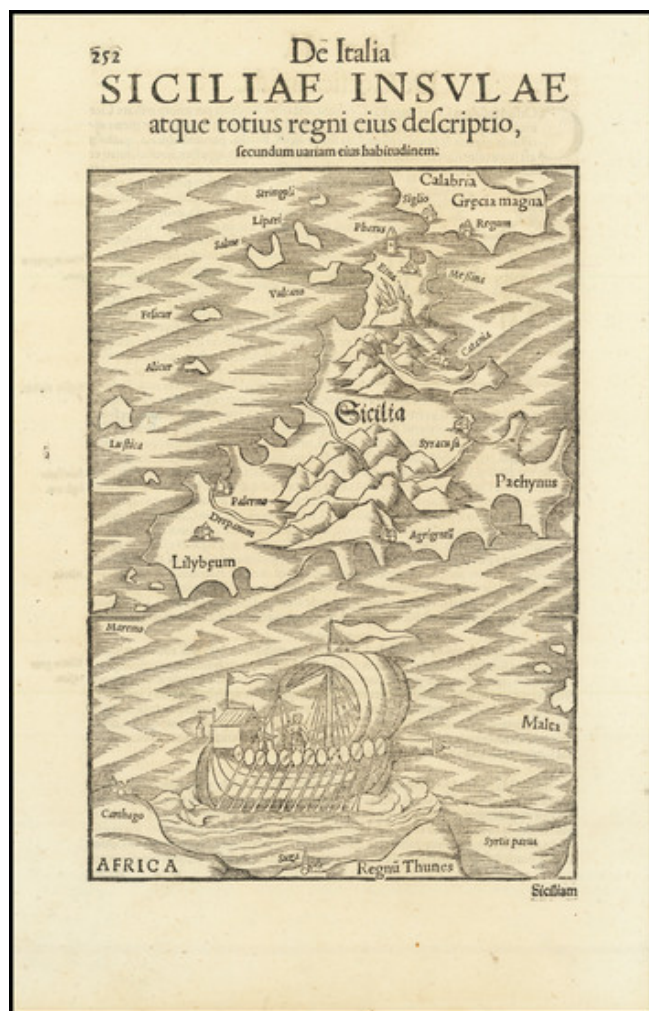

Barry Lawrence Ruderman Antique Maps Inc.

7407 La Jolla Boulevard
La Jolla, CA 92037

www.raremaps.com

(858) 551-8500
blr@raremaps.com

Sicilia

Stock#: 88870
Map Maker: Munster
Date: 1570
Place: Basel
Color: Uncolored
Condition: VG+
Size: 5 x 6 inches Second image (6 x 5)
Price: SOLD

Description:

Fine example of Munster's map of the Island of Sicily, from edition Munster's *Cosmographia*.

Detailed Condition: