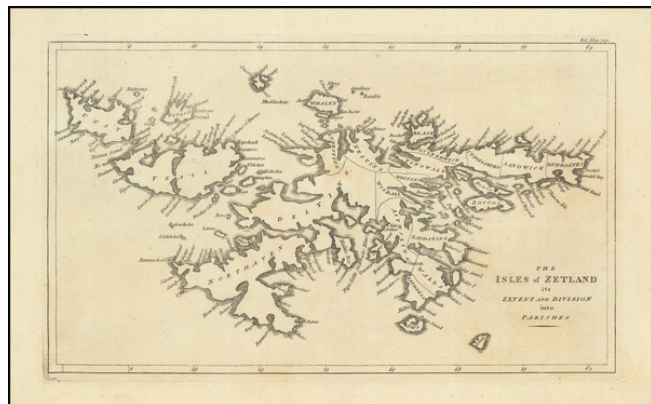

**Barry Lawrence Ruderman
Antique Maps Inc.**

7407 La Jolla Boulevard
La Jolla, CA 92037

www.raremaps.com

(858) 551-8500
blr@raremaps.com

The Isles of Zetland its Extent and Divisions into Parishes.

Stock#: 88737
Map Maker: Gifford
Date: 1786
Place: London
Color: Uncolored
Condition: VG
Size: 12.5 x 7.25 inches
Price: \$ 125.00

Description:

Interesting folding map of Shetland, which appeared in Thomas Gifford's *An Historical Description of the Zetland Islands*.

Detailed Condition: