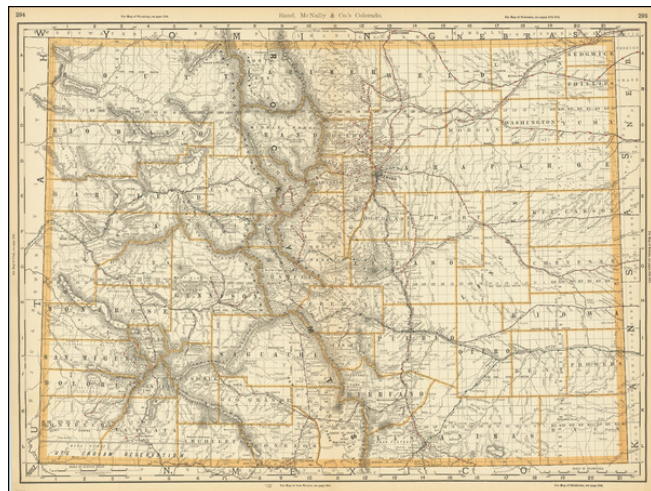

Barry Lawrence Ruderman Antique Maps Inc.

7407 La Jolla Boulevard
La Jolla, CA 92037

www.raremaps.com

(858) 551-8500
blr@raremaps.com

[Colorado]

Stock#: 88683
Map Maker: Rand McNally & Company
Date: 1890
Place: Chicago
Color: Color
Condition: VG+
Size: 26 x 19.5 inches
Price: SOLD

Description:

Large format detailed map of Colorado, showing towns, rivers, railroads, mountains, lakes, etc.

Detailed Condition: