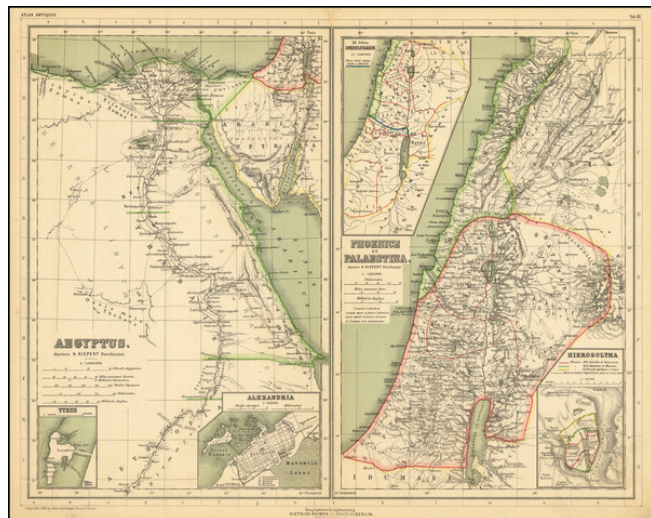

**Stock#:** 88565  
**Map Maker:** Reimer  
**Date:** 1898  
**Place:** Berlin  
**Color:** Color  
**Condition:** VG  
**Size:** 17 x 14 inches  
**Price:** SOLD

**Description:**

Detailed pair of maps covering the Ancient civilization of Egypt, Palestine and Phoenicia.