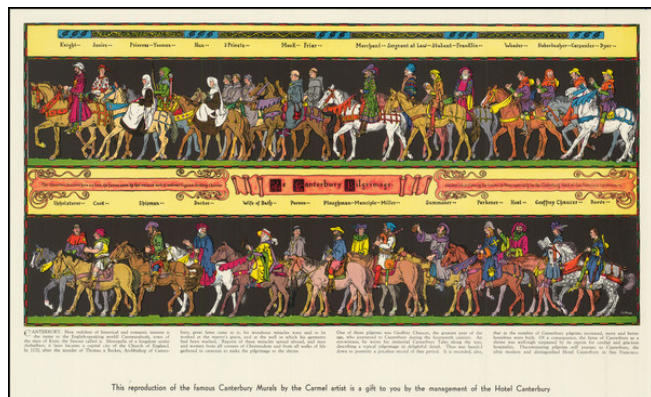

Barry Lawrence Ruderman Antique Maps Inc.

7407 La Jolla Boulevard
La Jolla, CA 92037

www.raremaps.com

(858) 551-8500
blr@raremaps.com

(Jo Mora Mural) This reproduction of the famous Canterbury Murals by the Carmel artist is a gift to you by the management of the Hotel Canterbury

Stock#: 88545
Map Maker: Mora
Date: 1925
Place: San Francisco, CA
Color: Color
Condition: VG+
Size: 15.5 x 9.25 inches
Price: SOLD

Description:

Rare separate Jo Mora illustration of the mounted characters from Chaucer's *Canterbury Tales*, first produced as a mural for the Hotel Canterbury, and here as a promotional illustrated giveaway for that San Francisco hotel.

This item is evidently quite rare, as internet keyword and image searches do not uncover another example.

The image is redolent of Mora's characteristic colors and styles.

Detailed Condition: