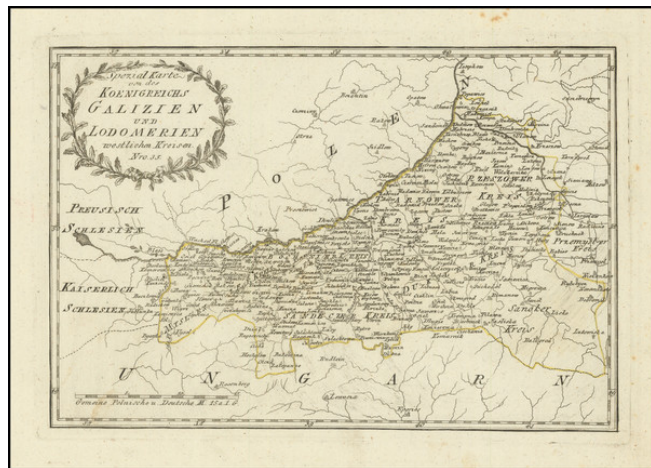

## Spezial Karte von ses Koenigreschs Galizien und Lodomerien westliche Kreiss...

**Stock#:** 88456  
**Map Maker:** von Reilly  
**Date:** 1794  
**Place:** Vienna  
**Color:** Uncolored  
**Condition:** VG  
**Size:** 12 x 8 inches  
**Price:** \$ 175.00

### Description:

Very scarce regional map of a portion of southern Poland, south of the Vistula River, including Krakow.

Shows rivers, roads, towns, castles, forests, lakes and a host of other details.