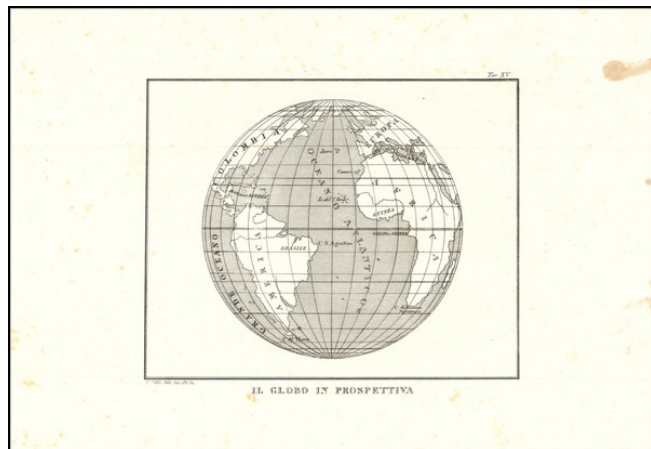

## Il Globo in Prospettiva [The Globe in Perspective]

**Stock#:** 88400  
**Map Maker:** Marmocchi  
**Date:** 1838  
**Place:** Florence  
**Color:** Uncolored  
**Condition:** VG  
**Size:** 8 x 6.5 inches  
**Price:** \$ 125.00

### Description:

Fine, original antique copperplate engraving showing the Atlantic Ocean and a fine perspective on the Earth.

The map shows North America named "Colombia," while South America is named "America". The Amazon is shown. Several place names and islands are shown throughout. Large rivers are indicated.

This map was published by Francesco Marmocchi in Florence in 1838.

### Detailed Condition:

Minor stain to right. Binding tab attached to map.