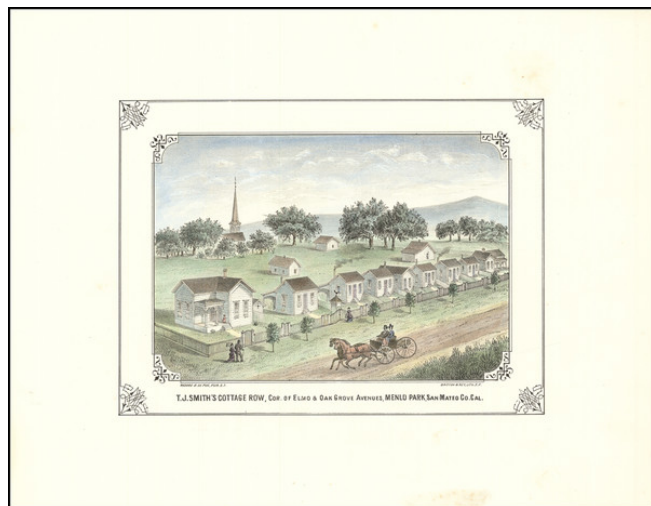

**Barry Lawrence Ruderman  
Antique Maps Inc.**

7407 La Jolla Boulevard  
La Jolla, CA 92037

www.raremaps.com

(858) 551-8500  
blr@raremaps.com

---

**T.J. Smith's Cottage Row, Cor. of Elmo & Oak Grove Avenues, Menlo Park, San Mateo  
Co. Cal.**

**Stock#:** 88372  
**Map Maker:** Britton & Rey  
**Date:** 1878  
**Place:** San Francisco  
**Color:** Hand Colored  
**Condition:** VG+  
**Size:** 9.5 x 7 inches  
**Price:** SOLD

**Description:**

Nice hand-colored lithographed view of "Cottage Row" in Menlo Park, California.

The lithograph was created in 1878 by Britton & Rey for Moore & De Pue's *Illustrated History of San Mateo County*. The view shows a series of cottages in the midground, a horse-drawn carriage in the foreground, and a church in the background. The cottages are arranged in a row and constitute T.J. Smith's Cottage Row, mentioned in the title. The church in the background adds a sense of history and community to the image.