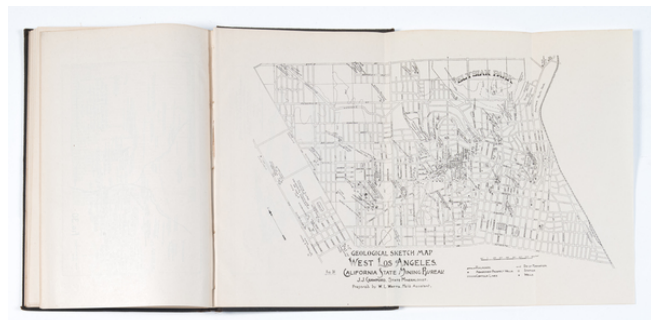

## Oil and Gas Yielding Formations of Los Angeles, Ventura, and Santa Barbara Counties

**Stock#:** 88340

**Map Maker:** Watts

**Date:** 1897

**Place:** Sacramento

**Color:** Uncolored

**Condition:** VG+

**Size:**

### Description:

Provides extensive descriptions of the oil fields of Los Angeles, Ventura, and Santa Barbara Counties.

Ink ownership stamp of Dana Kent Clark on front free endpaper.

### Detailed Condition:

Fine Condition. [5], vi-ix, [1], 2-94 pp. Illustrated with 6 maps, plates from photographs, text illustrations. (8vo) 23x15 cm (9x5"), gilt-stamped pebbled cloth. Faint nicking and rubbing to cloth at extremities, bumping to corners; rear hinge cracking; very good.