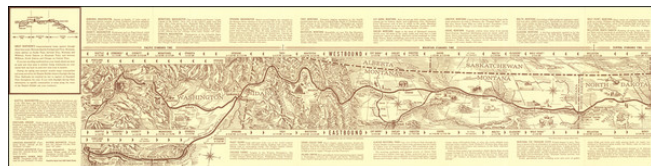

## Route map and schedule of the Incomparable Empire Builder

**Stock#:** 88208  
**Map Maker:** Great Northern Railway Co.  
**Date:** 1965  
**Place:** St. Paul, MN  
**Color:** Uncolored  
**Condition:** VG+  
**Size:** 36 x 9 inches (sheet size)  
**Price:** \$ 195.00

### Description:

Interesting pictorial map of the route of the Northern Pacific "Empire Builder" railway, from Chicago, through the Twin Cities, and out across the plains and Rockies to the Pacific Northwest.

The map was made around 1965 (the "565" numbering and 1960 Federal Census data seem to confirm this), but harkens back to an early era of railroad mapmaking.

### Detailed Condition:

Folding map printed on both sides.