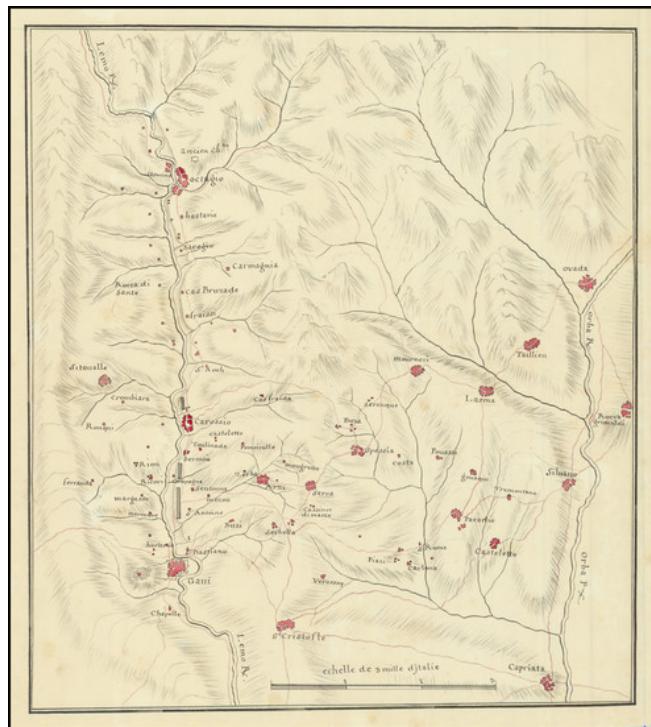

## [Manuscript Map of Part of the Province of Alessandria - Piemonte]

**Stock#:** 87956op  
**Map Maker:** Anonymous  
**Date:** 1750 circa  
**Place:** n.p.  
**Color:** Pen & Ink with Wash Color  
**Condition:** VG+  
**Size:** 11.5 x 12.75 inches  
**Price:** \$ 850.00

### Description:

Interesting French manuscript map, probably related to military surveys during the War of Austrian Succession, showing a grouping of villages in the southeast of Piedmont, in Northern Italy.

The map lists Gavi (Gavi), Capriata, Carossio, Octagio, Ovada, Larma, St. Cristofe, etc.

### Detailed Condition:

Pen and ink with watercolor highlights on laid paper.