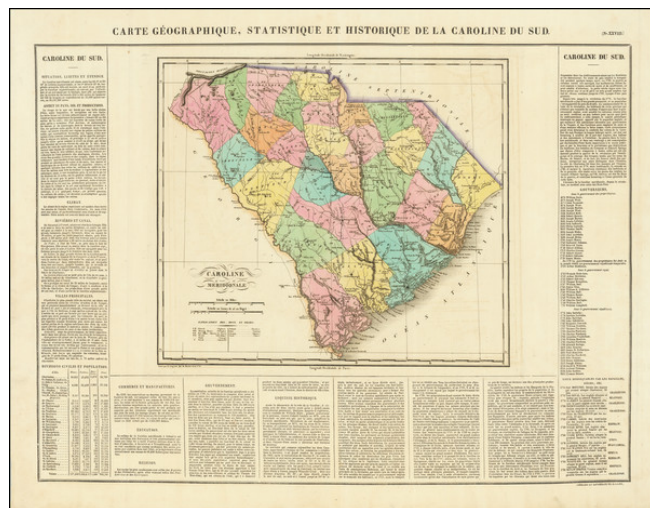

Barry Lawrence Ruderman Antique Maps Inc.

7407 La Jolla Boulevard
La Jolla, CA 92037

www.raremaps.com

(858) 551-8500
blr@raremaps.com

(South Carolina) Carte Geographique, Statistique Et Historique De La Caroline Du Sud

Stock#: 87849
Map Maker: Buchon
Date: 1825
Place: Paris
Color: Hand Colored
Condition: VG+
Size: 24 x 18.5 inches Including Text
Price: \$ 275.00

Description:

The First Map of the State of South Carolina published in France

The map is hand colored by counties and shows the various towns, roads, rivers, bridges, and a host of other details.

Surrounded by text describing the state, its population, governors, religion, education, commerce, climate topography and other details.