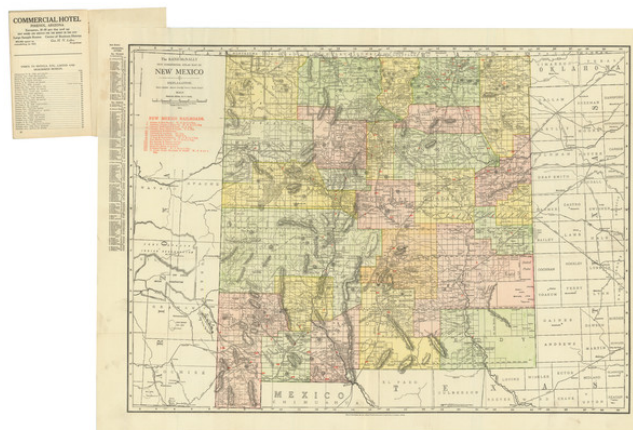

Barry Lawrence Ruderman Antique Maps Inc.

7407 La Jolla Boulevard
La Jolla, CA 92037

www.raremaps.com

(858) 551-8500
blr@raremaps.com

The Rand-McNally New Commercial Atlas Map of New Mexico (Pocket Map)

Stock#: 87569
Map Maker: Rand McNally & Company
Date: 1914
Place: Chicago
Color: Color
Condition: VG+
Size: 25.5 x 18.8 inches
Price: \$ 195.00

Description:

Nice antique folding map of New Mexico showing the routes of fourteen railroads throughout the state.

The map shows topography and drainage throughout the state and has counties differentiated with color-printing.

The pamphlet has a 30-page description of relevant locations and businesses.

A list of principal cities and their coordinate locations is shown on the left side.

Detailed Condition:

Color-printed folding map mounted in original pamphlet and paper folder.