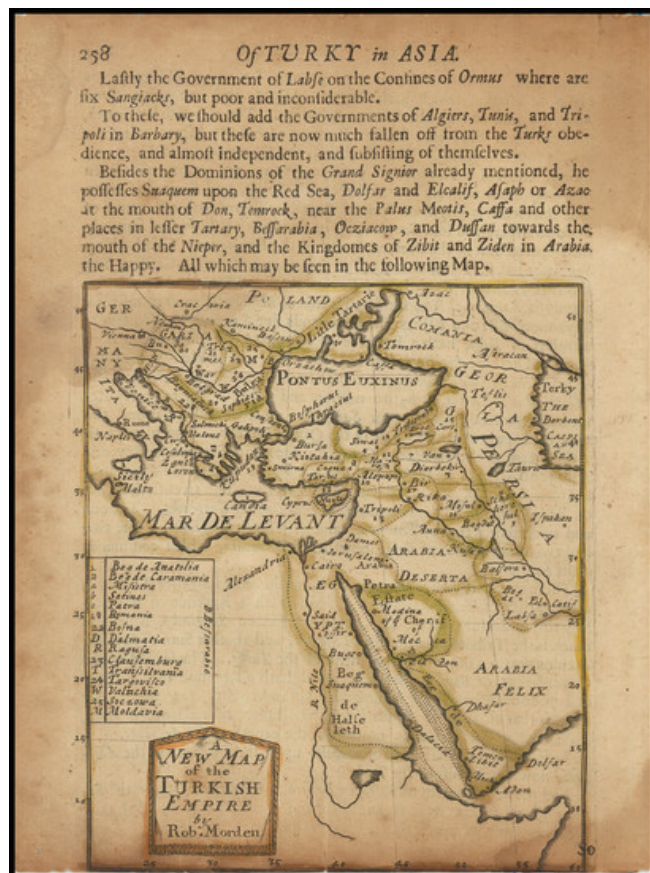

Barry Lawrence Ruderman Antique Maps Inc.

7407 La Jolla Boulevard
La Jolla, CA 92037

www.raremaps.com

(858) 551-8500
blr@raremaps.com

A New Map of the Turkish Empire

Stock#: 87472
Map Maker: Morden
Date: 1691
Place: London
Color: Hand Colored
Condition: Good
Size: 4.5 x 7 inches Including Text
Price: SOLD

Description:

Rare early English map of the then Turkish Empire, extending from Southeastern Europe, the Black and Mediterranean Seas, etc. to Saudi Arabia and the Caspian Sea.

Excellent detail, including a key naming a number of different countries in the region.

Detailed Condition:

Minor toning and soiling. Trimmed close at lower margin, with some loss of printed image.