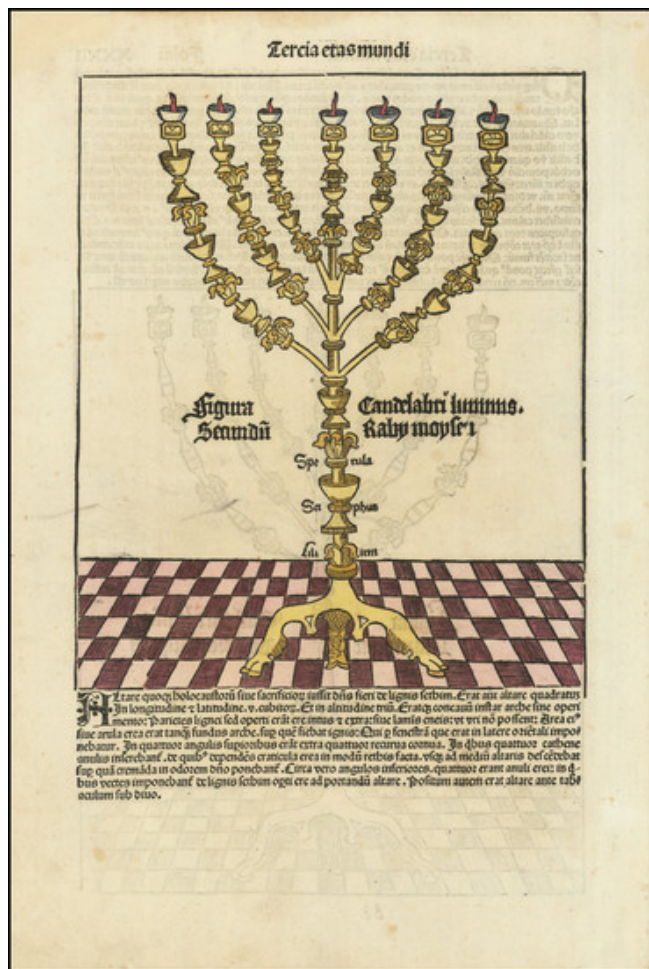

Barry Lawrence Ruderman Antique Maps Inc.

7407 La Jolla Boulevard
La Jolla, CA 92037

www.raremaps.com

(858) 551-8500
blr@raremaps.com

Candelabri lumunus [with] Candelabri lumus

Stock#: 87320
Map Maker: Schedel

Date: 1493
Place: Nuremberg

Color:
Condition:
Size:

Price: SOLD

Description:

Schedel's view of menorah, from the 1493 *Nuremberg Chronicles*.

Detailed Condition: