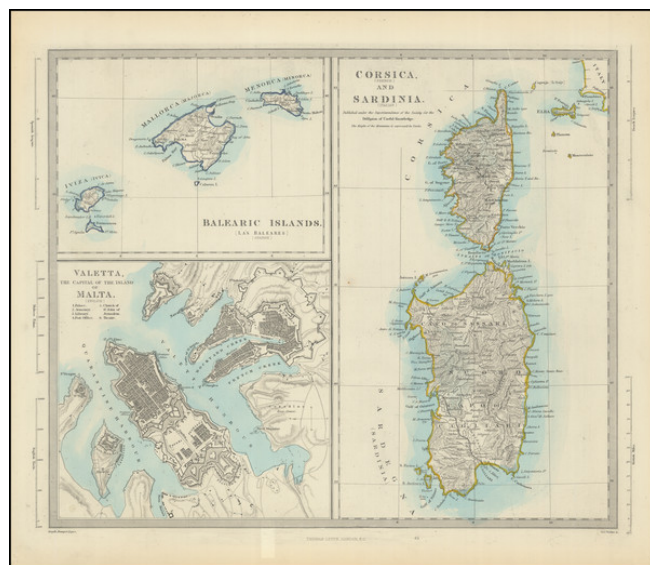

Barry Lawrence Ruderman Antique Maps Inc.

7407 La Jolla Boulevard
La Jolla, CA 92037

www.raremaps.com

(858) 551-8500
blr@raremaps.com

Valetta, the Capital of the Island of Malta [with] Balearic Islands [and] Corsica and Sardinia

Stock#: 87300
Map Maker: Letts
Date: 1870 circa
Place: London
Color:
Condition: VG+
Size: 15 x 12.5 inches
Price: \$ 125.00

Description:

Detailed plan of Valetta, with a map of the Balearic Islands and a map of Sardinia and Corsica.