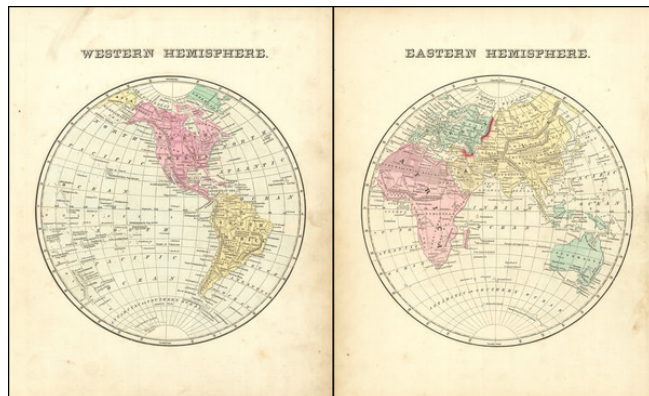

Barry Lawrence Ruderman Antique Maps Inc.

7407 La Jolla Boulevard
La Jolla, CA 92037

www.raremaps.com

(858) 551-8500
blr@raremaps.com

Western Hemisphere [with] Eastern Hemisphere

Stock#: 86939
Map Maker: Morse
Date: 1856
Place: New York
Color: Hand Colored
Condition: VG+
Size: 13.5 x 14 inches (each sheet)
Price: SOLD

Description:

Decorative pair of maps of the Eastern & Western Hemisphere.

Includes significant detail in Antarctica.

Detailed Condition: