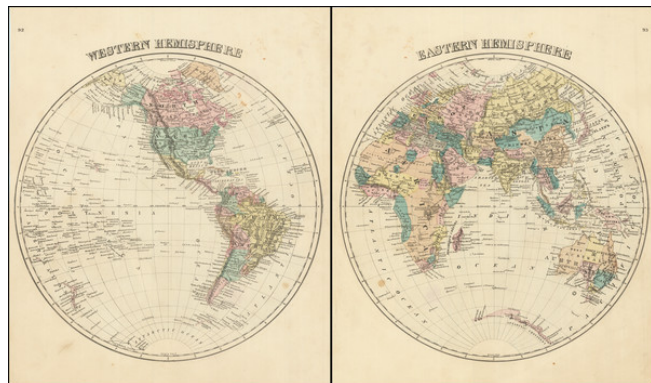

**Barry Lawrence Ruderman
Antique Maps Inc.**

7407 La Jolla Boulevard
La Jolla, CA 92037

www.raremaps.com

(858) 551-8500
blr@raremaps.com

Western Hemisphere [with] Eastern Hemisphere

Stock#: 86840
Map Maker: Morse
Date: 1856
Place: New York
Color: Color
Condition: VG
Size: 13.5 x 14 inches (each sheet)
Price: SOLD

Description:

Decorative pair of maps of the Eastern & Western Hemisphere.

Includes significant detail in Antarctica.

Detailed Condition: